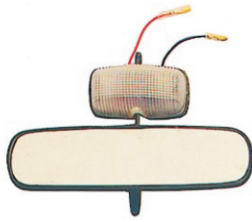

SIRION '06-

TH-2261E

(VM-271EP)

ELECTRIC TYPE, CONVEX GLASS, BLACK PRIMED COVER

TERIOS '06-

TH-6902E

ELECTRIC TYPE, CONVEX GLASS, PRIMED COVER

TH-2011

CHARADE G11

O.E.M. SIZE

TH-1206
HIZET
S-70/75 W/LAMP

TH-1253
TAFT
JEEP S-10P

TH-1270
CHARADE
G11 W/LAMP

TH-1205
DELTA DV-22, DV-76
W/LAMP

TH-1795
HIZET S-75 S-10P

TH-1793
HIZET
TAFT 550 JEEP

TH-2055
SUPER VAN

TH-1622
DV-22H

TH-1770
DV-78
ANGLE MIRROR

TH-2006
HIZET NEW TYPE-1000

TH-1617
DV-76, DV-78, DL-85

TH-1618
DV-76, DV-78, DL-85